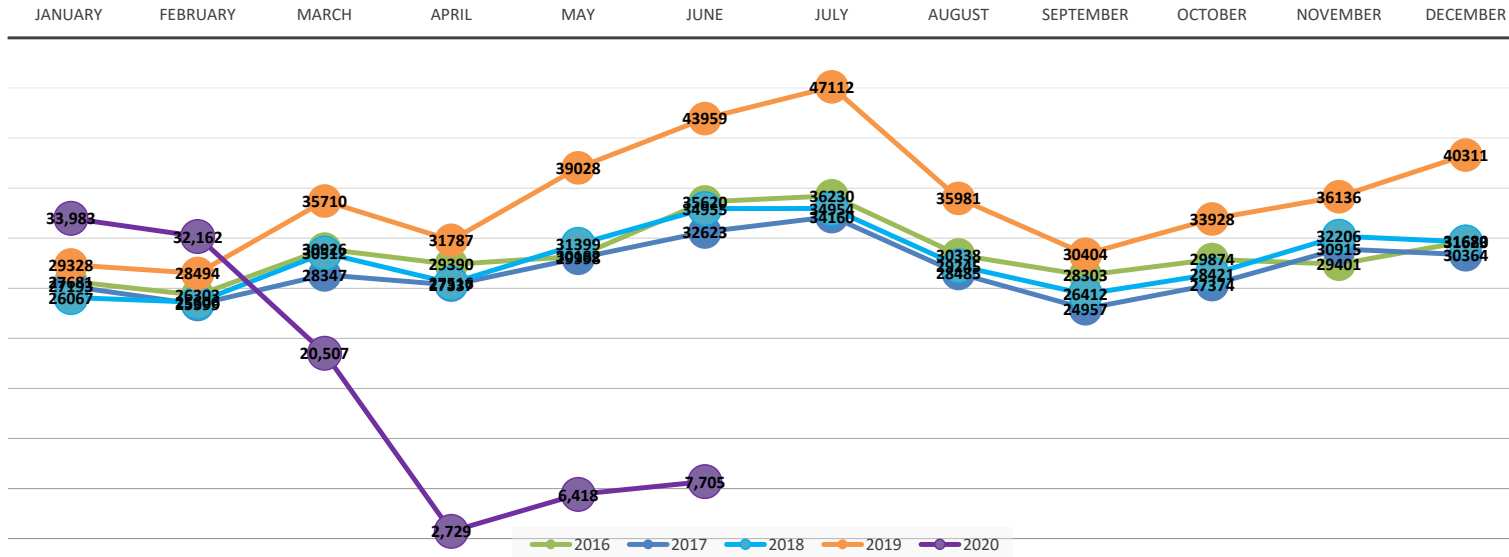

McAllen International Airport Enplanements